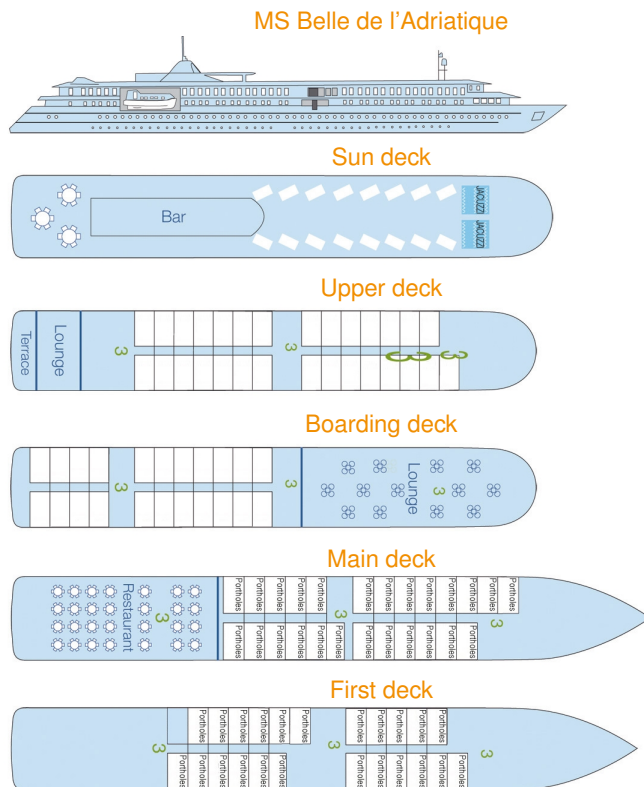

MS La Belle de l'Adriatique 4* PREMIUM

MS La Belle de l'Adriatique sails along coasts : Croatian Islands and Coast, Montenegro, Cyprus and Greek islands.

Built : 2007

Length : 110 m long

Width : 12,80 m wide

Cabins : 99 cabins

Passengers : 198 passengers

Weight : 3500 t

Draft : 3 m

Facilities : lounge-bar with a dance floor - dining room - panoramabar - library - spacious sundeck with deckchairs - 2 jacuzzis - terrasse - French balconies - gift shop - lift - nursery. Central heating, 220V electricity, air-conditioning, radar, radiophone, TV and video in the Pianorama bar. Wi-fi connexion. Anti-swell stabilizer. Wifi on board.

4 DECK SHIP

THE CABINS

Equipments : all cabins are equipped with shower and toilet, hairdryer, satellite TV, radio, safe.

- **Upper deck :** 29 cabins (26 twins, 1 HA cabin, 1 1CU cabin, 1 single cabine)
- **Reception deck :** 22 cabins (18 twins, 4 2CU cabins)
- **Main deck :** 25 cabins with por- tholes (24 twins, 1 2CU cabin)
- **Lower deck :** 24 twins with por- tholes